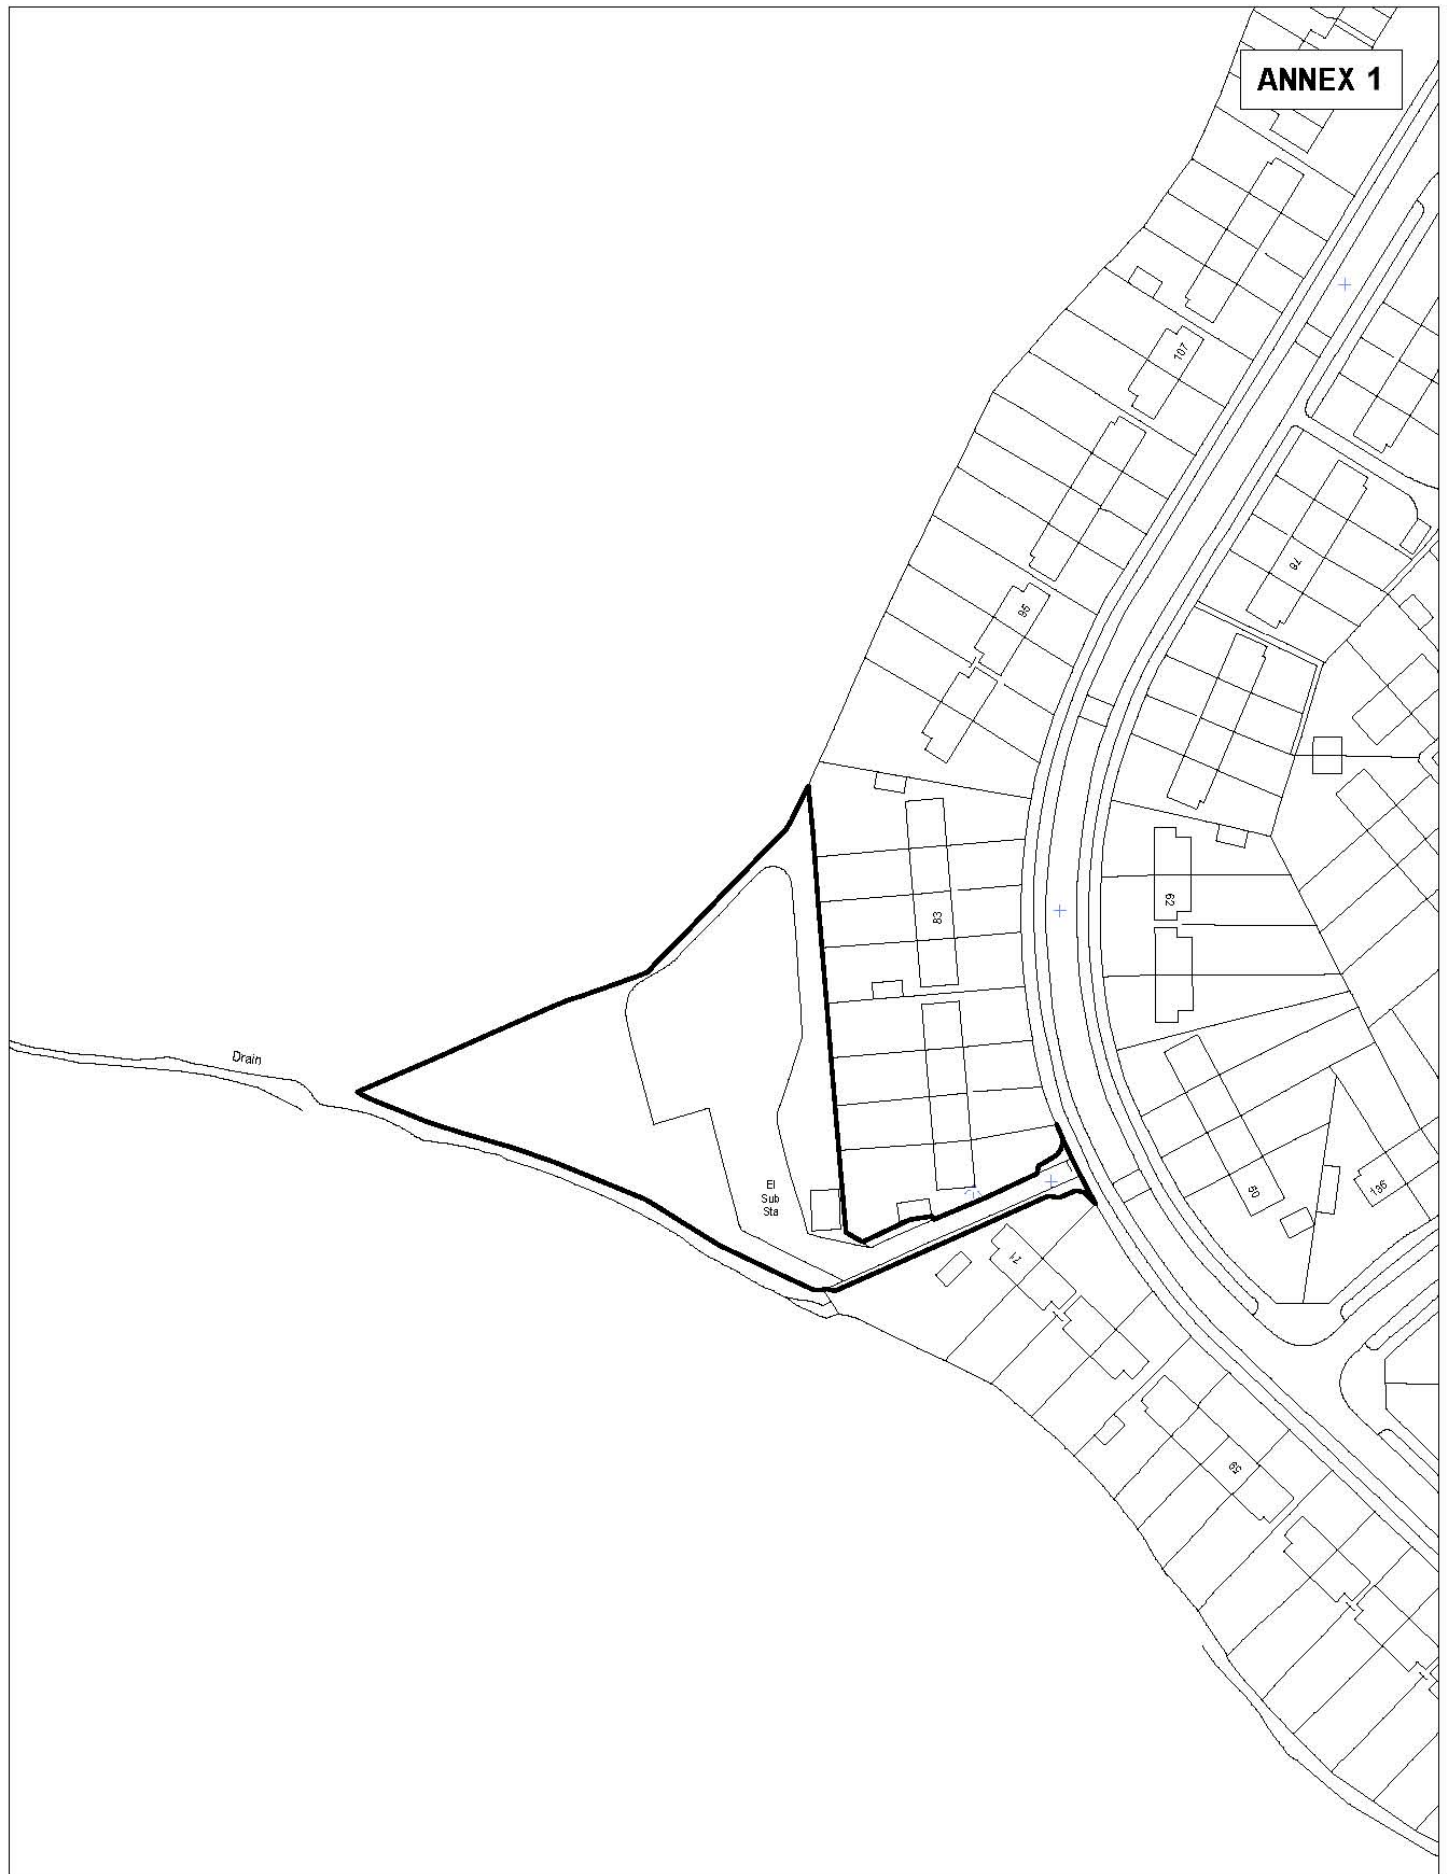

ANNEX 1

Former Chapelfields Adventure Playground

SCALE 1:1250
Originating Group
Property Services

DATE 26/5/2005
DRAWN BY CC
Drawing No. PS/A4/106424